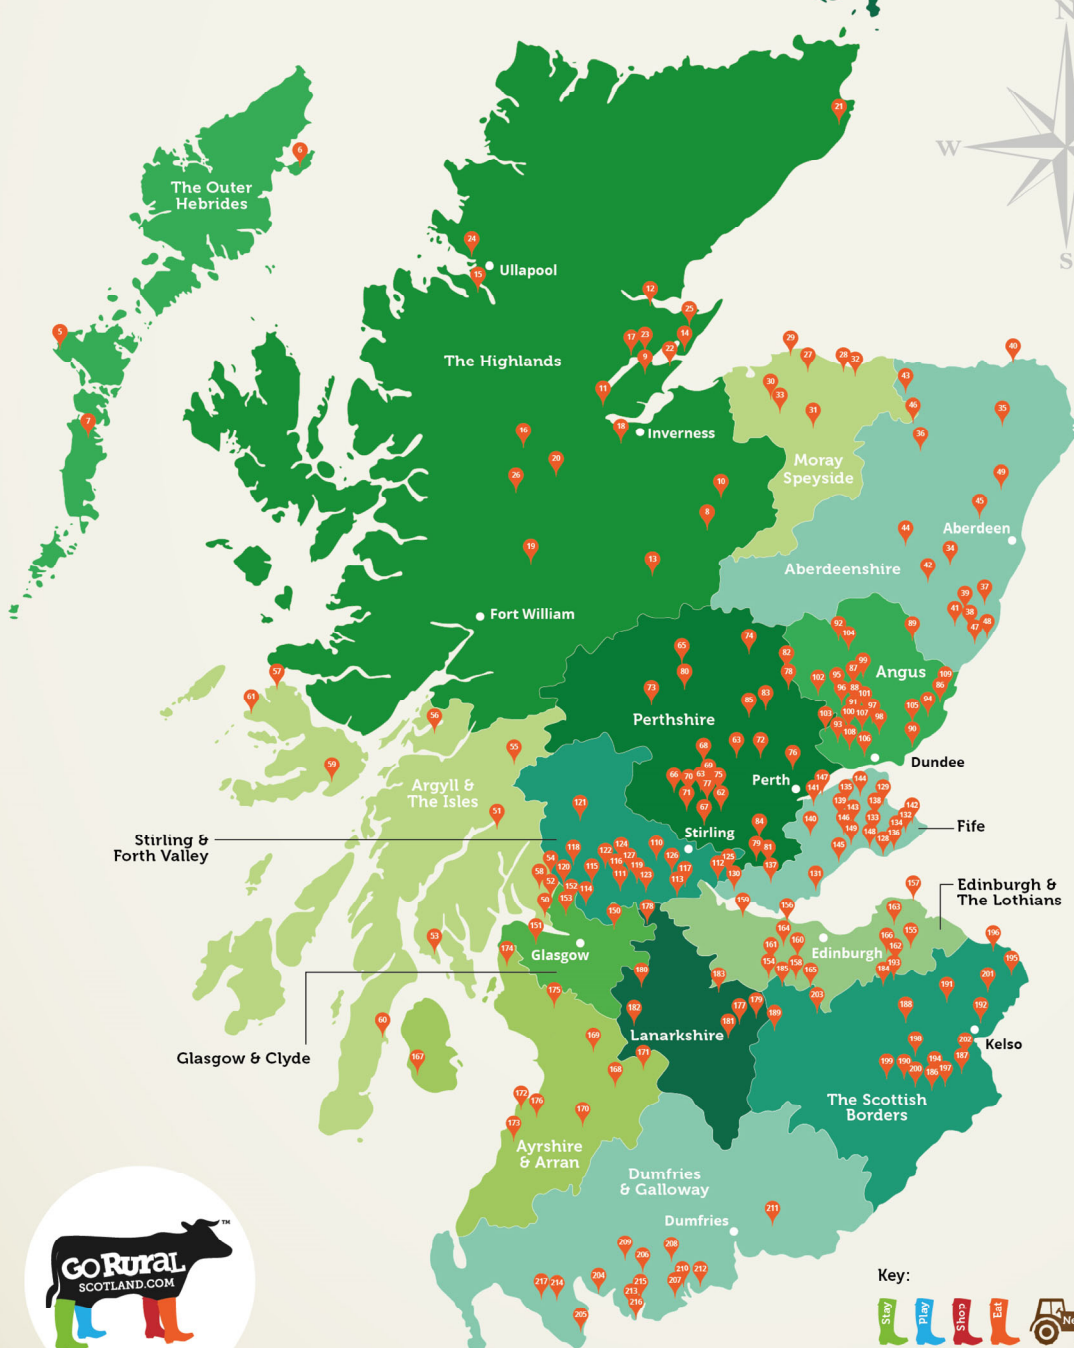

Ayrshire & Arran

- 167 Bellevue Farm Tours & Cottages
- 168 Blackstone Clydesdales
- 169 Clanfin Native Breeds
- 170 Doon Valley Glamping Pods
- 171 Mid Wellwood Bothy
- 172 Mount Freedom Cabins Ltd
- 173 Pirleyhill Farm & Pods
- 174 South Whittleburn Farm
- 175 The ELF Bothy
- @ East Lugtonridge Farm
- 176 The Sheep Shack

Lanarkshire

- 177 Bowmuir Farm Holidays
- 178 Burnhead Bothies
- 179 Errington Cheese Ltd
- 180 Greenhall Country Cafe & Farm Shop
- 181 Hillhead of Covington
- 182 The Heron Farm Shop and Kitchen
- 183 The Wee Farm Distillery & Steak and Still Farm Shop

The Scottish Borders

- 184 Airhouses
- 185 Baddinggill Farm
- 186 Bairnkine Cottages
- 187 Beirhope Alpacas
- 188 Clackmae Farm
- 189 Corstane Farm
- 190 E M Farming
- 191 Greenlaw Dean Farm
- 192 Hendersyde Farm Holiday Cottages & Millsyde @ Hendersyde
- 193 Hillhouse Farm Escapes
- 194 Jacksons At Jedburgh
- 195 Peelham Farm Produce
- 196 Press Mains Farm Cottages
- 197 Rural Remedy
- 198 Sandystone Treehouse
- 199 Stoulsie Snugs Luxury Farm Glamping
- 200 Tiny Home Borders
- 201 Whitsome East Newton Pumpkin and Self Catering
- 202 Wilson's Farm and Kitchen
- 203 Winkston Hill Farm

Dumfries & Galloway

- 204 3 Little Huts
- 205 Balnab Farm
- 206 Barstobrick Holiday Lodges
- 207 Bengainn Country Lodges
- 208 Ernespie Farm Centre
- 209 Grobdale of Girthon
- 210 Potterland Smokery
- 211 Real Farm Holidays
- 212 Roan's Dairy
- 213 Ross Bay Retreat
- 214 Rural Swim
- 215 Senwick Leisure and Senwick Hideaway
- 216 Solway View Holidays
- 217 Wigwam Holidays Wigtown